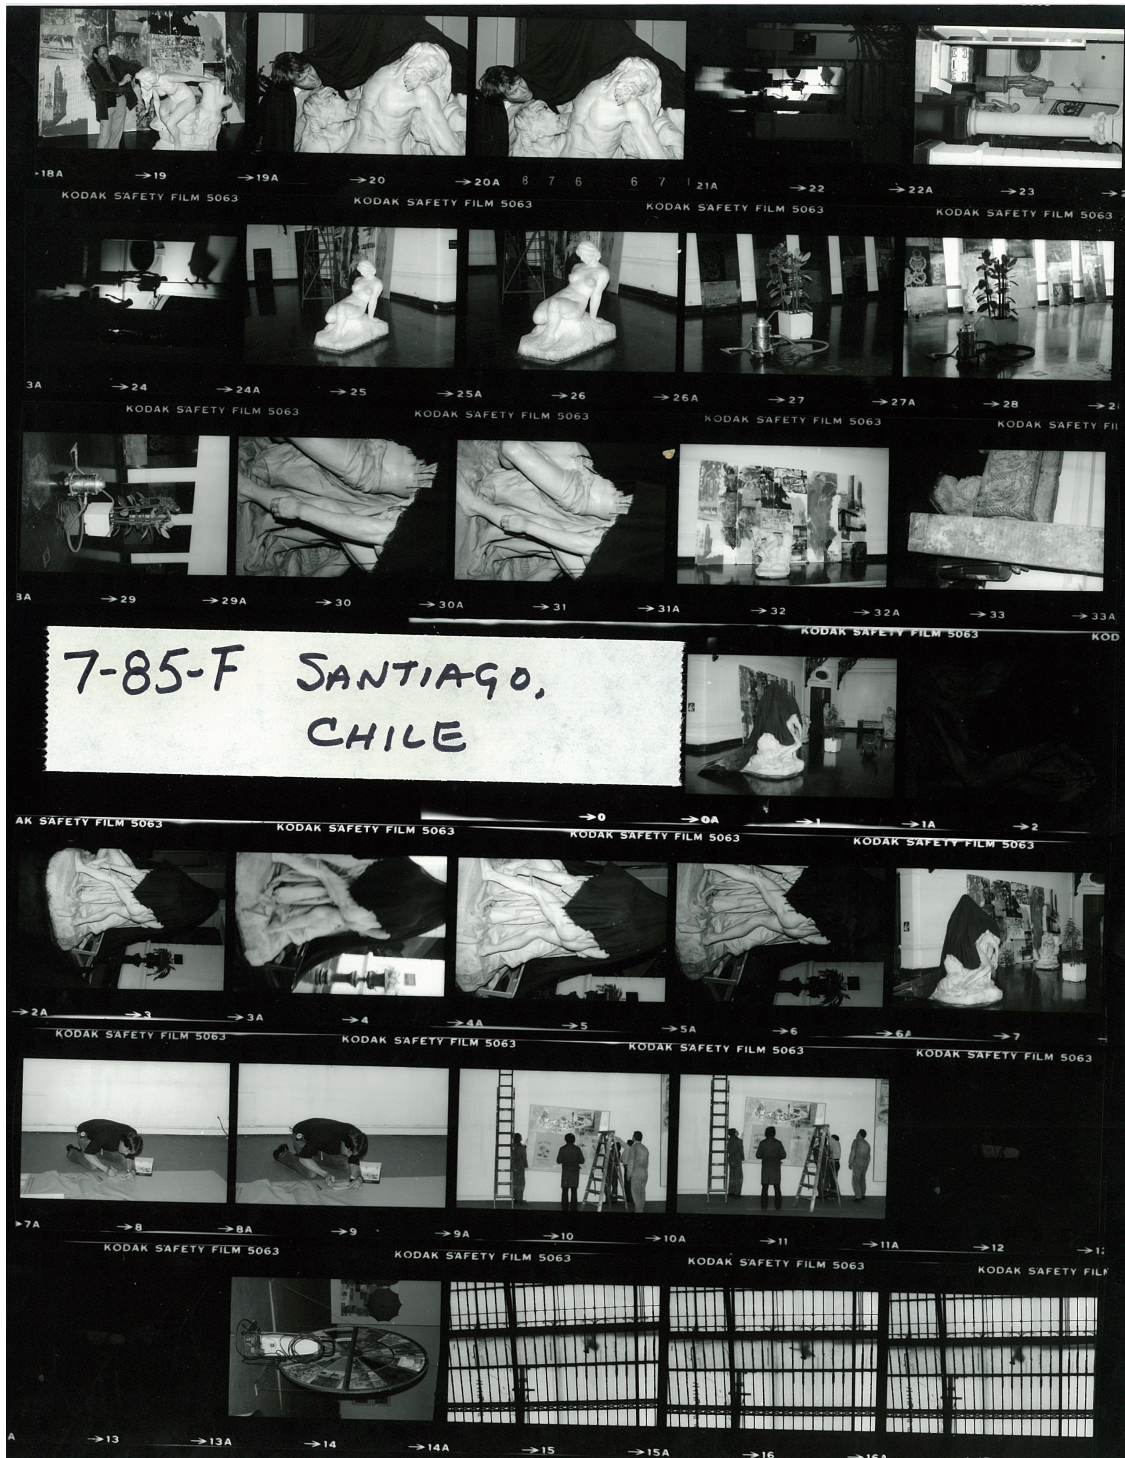

ACC6: Rauschenberg 35mm black and white negatives and contact sheets

ROCI CHILE #85-7-F

Copyright restrictions apply.
FOR RESEARCH PURPOSES ONLY. DO NOT DUPLICATE OR PUBLISH WITHOUT PERMISSION.
Contact archives@rauschenbergfoundation.org for reproduction requests