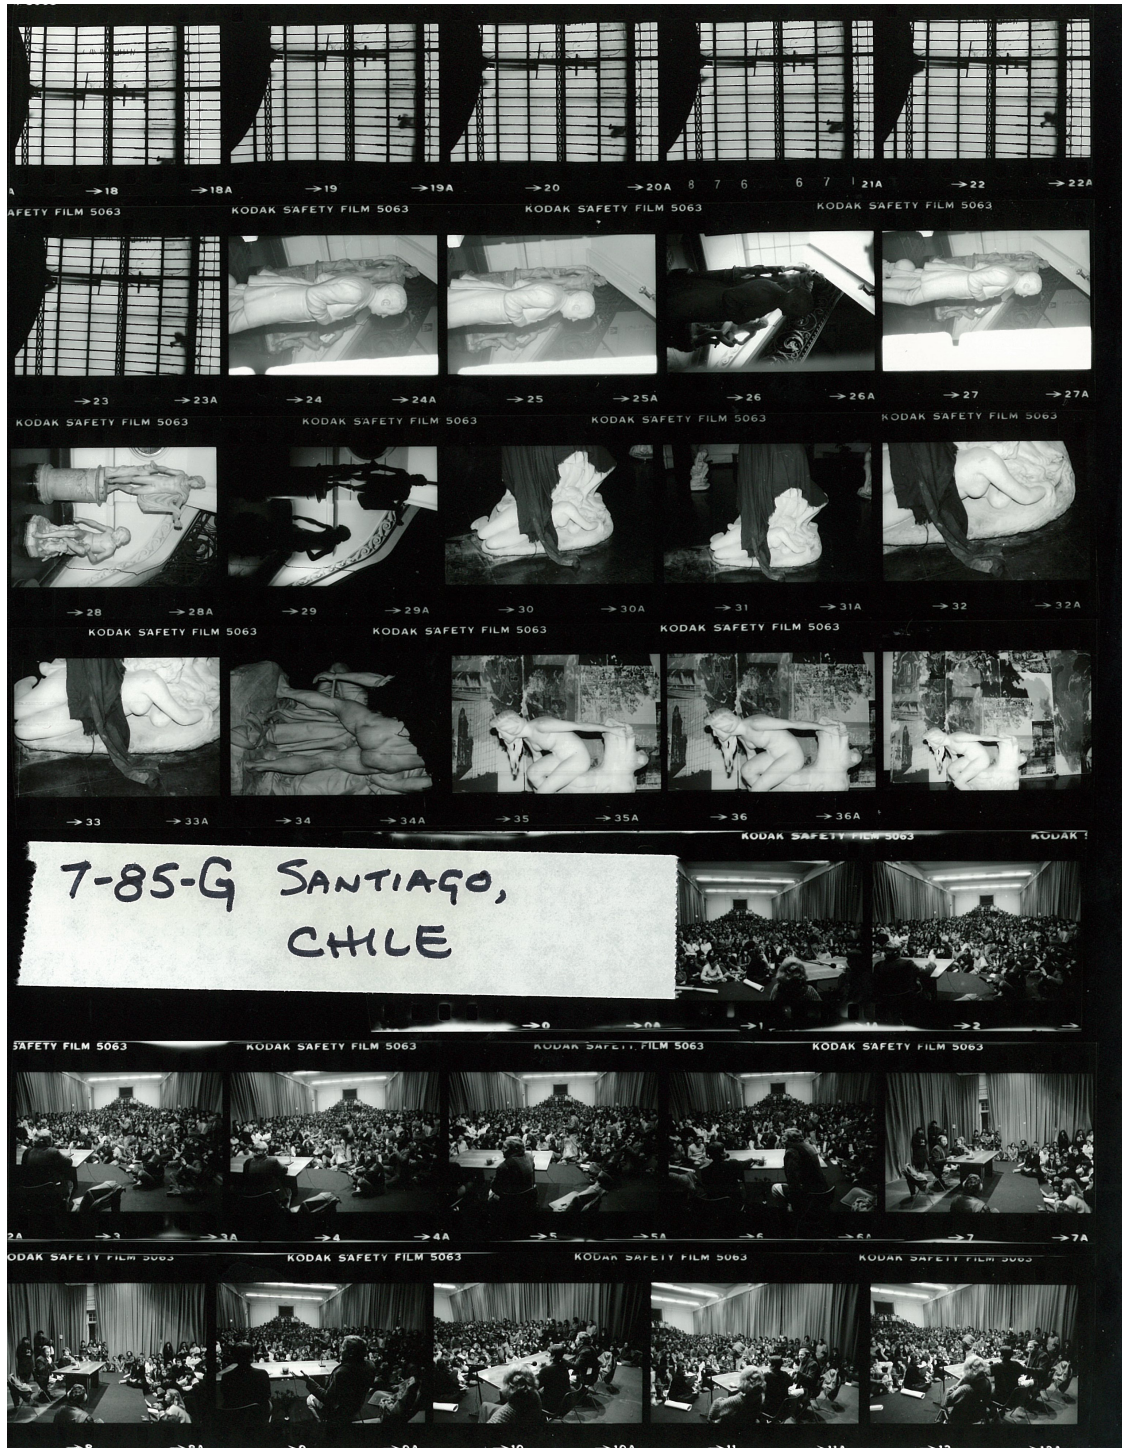

ACC6: Rauschenberg 35mm black and white negatives and contact sheets

ROCI CHILE #85-7-G

Copyright restrictions apply.
FOR RESEARCH PURPOSES ONLY. DO NOT DUPLICATE OR PUBLISH WITHOUT PERMISSION.
Contact archives@rauschenbergfoundation.org for reproduction requests